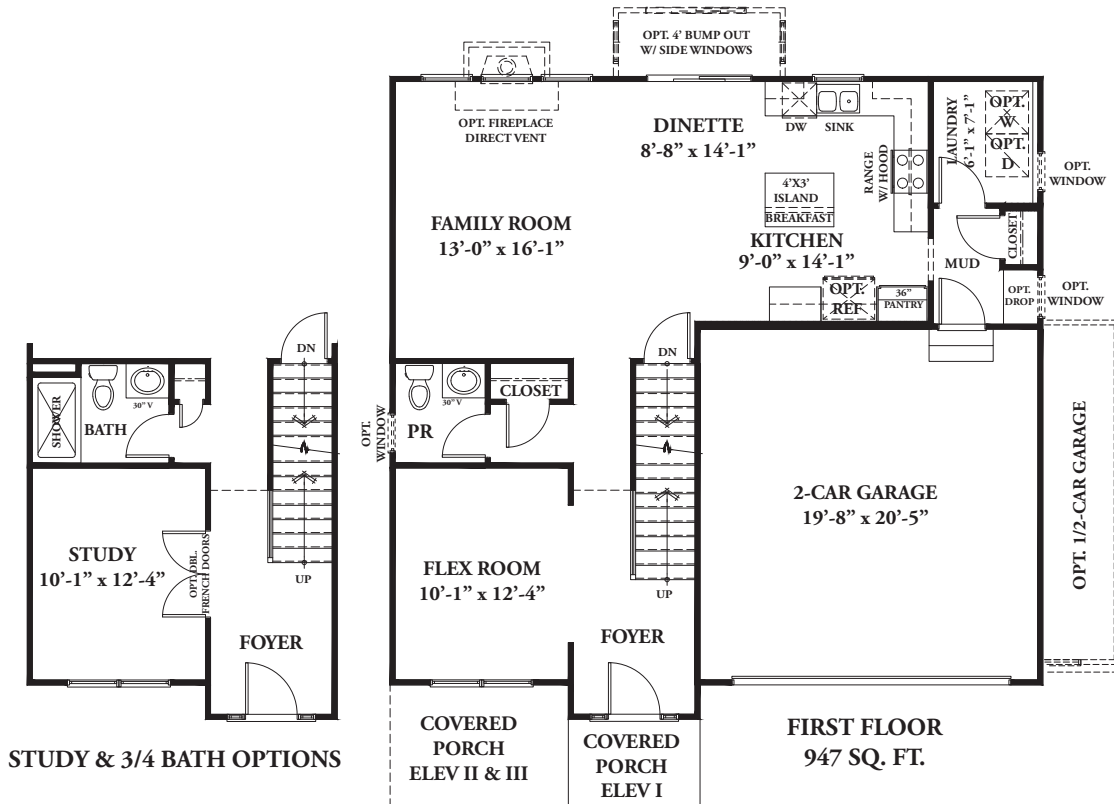

ELEVATION I

ELEVATION II

ELEVATION III

LINCOLN - EDGEWOOD VISTAS

SHODEEN

HOMES

LINCOLN
1,769 SQ. FT.

www.shodeenhomes.com

All specifications, equipment, elevations and dimensions are approximate and subject to change without notice. Window sizes and location varies with exterior design and specifications.